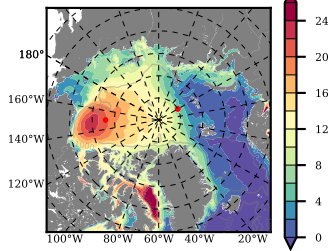

BCTGE28NEV401A1S3 mean FWC (m) over 1988

Mean FWC (m) from BG Obs Sys. (Proshutinsky et al. GRL2018) over year 2003-2017

Mean FWC (m) from Init State

BCTGE28NEV401A1S3 mean SSH anomaly

Mean DOT from Armitage et al. 2017 2003-2014