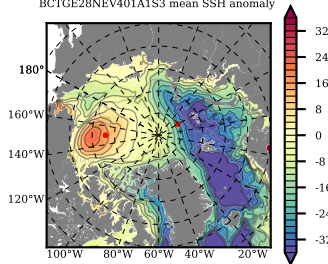

BCTGE28NEV401A1S3 mean FWC (m) over 1988

Mean FWC (m) from BG Obs Sys. (Proshutinsky et al. GRL2018) over year 2003-2017

Mean FWC (m) from Init State

BCTGE28NEV401A1S3 mean SSH anomaly

Mean DOT from Armitage et al. 2017 2003-2014