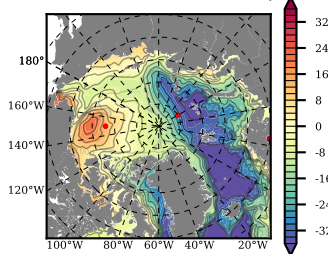

BCTGE28NEV401A1S3 mean FWC (m) over 1989

Mean FWC (m) from BG Obs Sys. (Proshutinsky et al. GRL2018) over year 2003-2017

Mean FWC (m) from Init State

BCTGE28NEV401A1S3 mean SSH anomaly

Mean DOT from Armitage et al. 2017 2003-2014