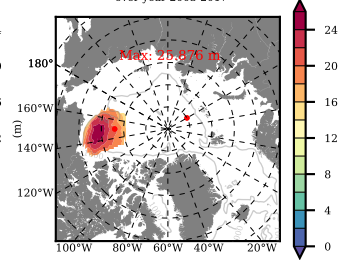

BCTGE28NEV401A1S3 mean FWC (m) over 1989

Mean FWC (m) from BG Obs Sys. (Proshutinsky et al. GRL2018) over year 2003-2017

Mean FWC (m) from Init State

BCTGE28NEV401A1S3 mean SSH anomaly

Mean DOT from Armitage et al. 2017 2003-2014