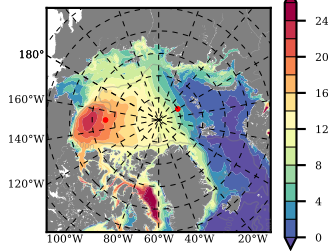

BCTGE28NEV401A1S3 mean FWC (m) over 1989

Mean FWC (m) from BG Obs Sys. (Proshutinsky et al. GRL2018) over year 2003-2017

Mean FWC (m) from Init State

BCTGE28NEV401A1S3 mean SSH anomaly

Mean DOT from Armitage et al. 2017 2003-2014