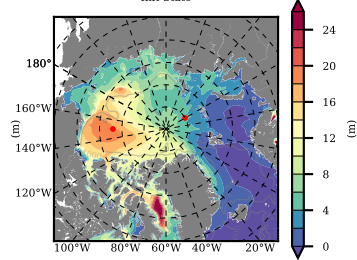

BCTGE28NEV401A1S3 mean FWC (m) over 1989

Mean FWC (m) from BG Obs Sys. (Proshutinsky et al. GRL2018) over year 2003-2017

Mean FWC (m) from Init State

BCTGE28NEV401A1S3 mean SSH anomaly

Mean DOT from Armitage et al. 2017 2003-2014