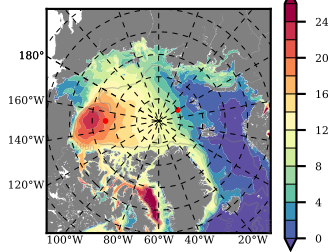

BCTGE28NEV401A1S3 mean FWC (m) over 1990

Mean FWC (m) from BG Obs Sys. (Proshutinsky et al. GRL2018) over year 2003-2017

Mean FWC (m) from Init State

BCTGE28NEV401A1S3 mean SSH anomaly

Mean DOT from Armitage et al. 2017 2003-2014