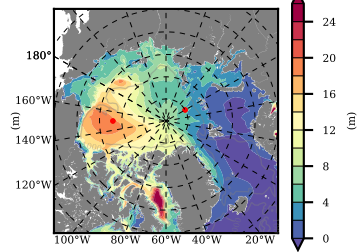

BCTGE28NEV401A1S3 mean FWC (m) over 1990

Mean FWC (m) from BG Obs Sys. (Proshutinsky et al. GRL2018) over year 2003-2017

Mean FWC (m) from Init State

BCTGE28NEV401A1S3 mean SSH anomaly

Mean DOT from Armitage et al. 2017 2003-2014