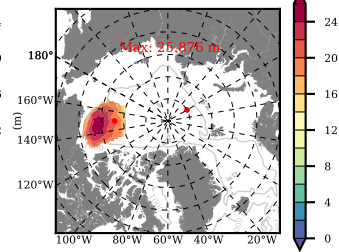

BCTGE28NEV401A1S3 mean FWC (m) over 1990

Mean FWC (m) from BG Obs Sys. (Proshutinsky et al. GRL2018) over year 2003-2017

Mean FWC (m) from Init State

BCTGE28NEV401A1S3 mean SSH anomaly

Mean DOT from Armitage et al. 2017 2003-2014