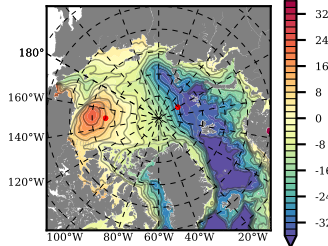

BCTGE28NEV401A1S3 mean FWC (m) over 1990

Mean FWC (m) from BG Obs Sys. (Proshutinsky et al. GRL2018) over year 2003-2017

Mean FWC (m) from Init State

BCTGE28NEV401A1S3 mean SSH anomaly

Mean DOT from Armitage et al. 2017 2003-2014