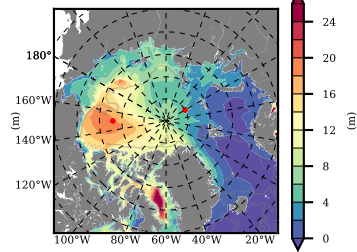

BCTGE28NEV401A1S3 mean FWC (m) over 1991

Mean FWC (m) from BG Obs Sys. (Proshutinsky et al. GRL2018) over year 2003-2017

Mean FWC (m) from Init State

BCTGE28NEV401A1S3 mean SSH anomaly

Mean DOT from Armitage et al. 2017 2003-2014