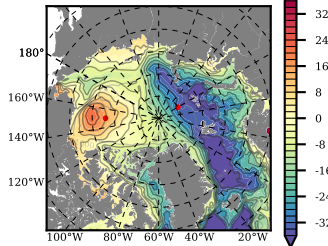

BCTGE28NEV401A1S3 mean FWC (m) over 1991

Mean FWC (m) from BG Obs Sys. (Proshutinsky et al. GRL2018) over year 2003-2017

Mean FWC (m) from Init State

BCTGE28NEV401A1S3 mean SSH anomaly

Mean DOT from Armitage et al. 2017 2003-2014