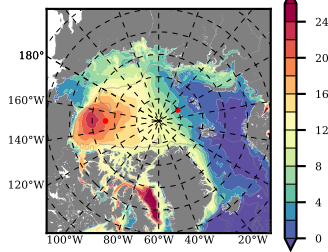

BCTGE28NEV401A1S3 mean FWC (m) over 1991

Mean FWC (m) from BG Obs Sys. (Proshutinsky et al. GRL2018) over year 2003-2017

Mean FWC (m) from Init State

BCTGE28NEV401A1S3 mean SSH anomaly

Mean DOT from Armitage et al. 2017 2003-2014