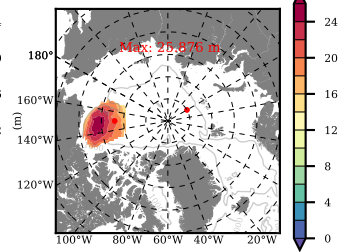

BCTGE28NEV401A1S3 mean FWC (m) over 1991

Mean FWC (m) from BG Obs Sys. (Proshutinsky et al. GRL2018) over year 2003-2017

Mean FWC (m) from Init State

BCTGE28NEV401A1S3 mean SSH anomaly

Mean DOT from Armitage et al. 2017 2003-2014