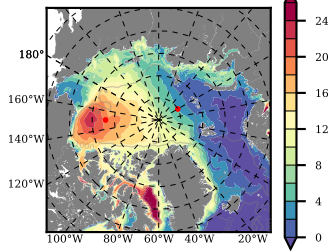

BCTGE28NEV401A1S3 mean FWC (m) over 1992

Mean FWC (m) from BG Obs Sys. (Proshutinsky et al. GRL2018) over year 2003-2017

Mean FWC (m) from Init State

BCTGE28NEV401A1S3 mean SSH anomaly

Mean DOT from Armitage et al. 2017 2003-2014