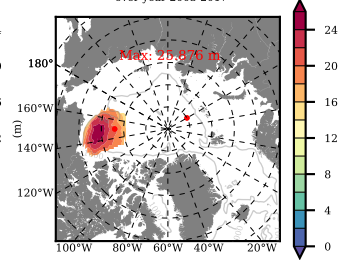

BCTGE28NEV401A1S3 mean FWC (m) over 1992

Mean FWC (m) from BG Obs Sys. (Proshutinsky et al. GRL2018) over year 2003-2017

Mean FWC (m) from Init State

BCTGE28NEV401A1S3 mean SSH anomaly

Mean DOT from Armitage et al. 2017 2003-2014