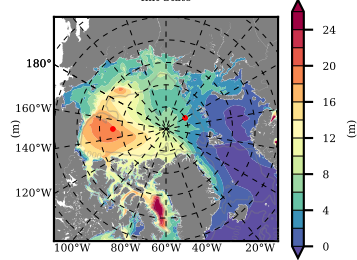

BCTGE28NEV401A1S3 mean FWC (m) over 1992

Mean FWC (m) from BG Obs Sys. (Proshutinsky et al. GRL2018) over year 2003-2017

Mean FWC (m) from Init State

BCTGE28NEV401A1S3 mean SSH anomaly

Mean DOT from Armitage et al. 2017 2003-2014