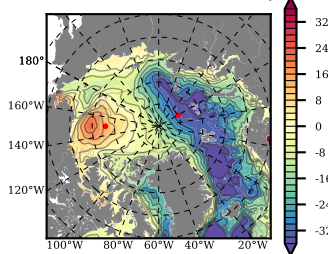

BCTGE28NEV401A1S3 mean FWC (m) over 1992

Mean FWC (m) from BG Obs Sys. (Proshutinsky et al. GRL2018) over year 2003-2017

Mean FWC (m) from Init State

BCTGE28NEV401A1S3 mean SSH anomaly

Mean DOT from Armitage et al. 2017 2003-2014