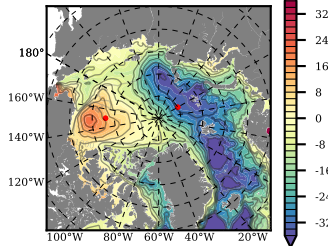

BCTGE28NEV401A1S3 mean FWC (m) over 1993

Mean FWC (m) from BG Obs Sys. (Proshutinsky et al. GRL2018) over year 2003-2017

Mean FWC (m) from Init State

BCTGE28NEV401A1S3 mean SSH anomaly

Mean DOT from Armitage et al. 2017 2003-2014