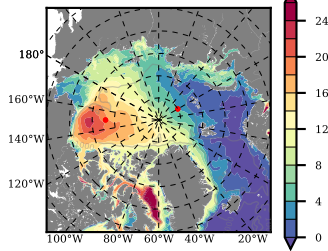

BCTGE28NEV401A1S3 mean FWC (m) over 1993

Mean FWC (m) from BG Obs Sys. (Proshutinsky et al. GRL2018) over year 2003-2017

Mean FWC (m) from Init State

BCTGE28NEV401A1S3 mean SSH anomaly

Mean DOT from Armitage et al. 2017 2003-2014