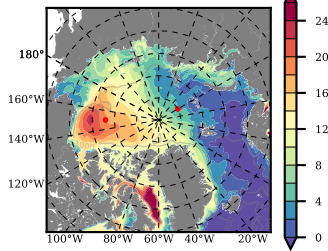

BCTGE28NEV401A1S3 mean FWC (m) over 1994

Mean FWC (m) from BG Obs Sys. (Proshutinsky et al. GRL2018) over year 2003-2017

Mean FWC (m) from Init State

BCTGE28NEV401A1S3 mean SSH anomaly

Mean DOT from Armitage et al. 2017 2003-2014