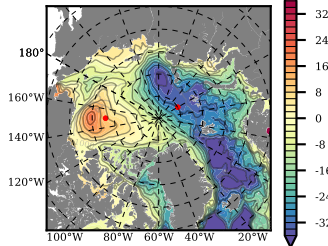

BCTGE28NEV401A1S3 mean FWC (m) over 1994

Mean FWC (m) from BG Obs Sys. (Proshutinsky et al. GRL2018) over year 2003-2017

Mean FWC (m) from Init State

BCTGE28NEV401A1S3 mean SSH anomaly

Mean DOT from Armitage et al. 2017 2003-2014