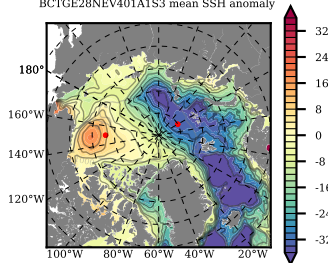

BCTGE28NEV401A1S3 mean FWC (m) over 1995

Mean FWC (m) from BG Obs Sys. (Proshutinsky et al. GRL2018) over year 2003-2017

Mean FWC (m) from Init State

BCTGE28NEV401A1S3 mean SSH anomaly

Mean DOT from Armitage et al. 2017 2003-2014