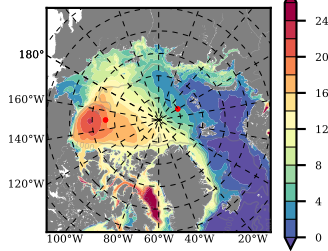

BCTGE28NEV401A1S3 mean FWC (m) over 1995

Mean FWC (m) from BG Obs Sys. (Proshutinsky et al. GRL2018) over year 2003-2017

Mean FWC (m) from Init State

BCTGE28NEV401A1S3 mean SSH anomaly

Mean DOT from Armitage et al. 2017 2003-2014