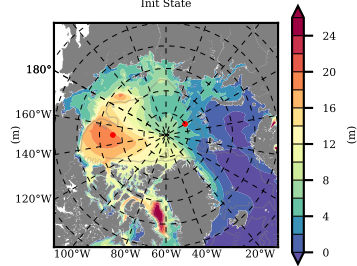

BCTGE28NEV401A1S3 mean FWC (m) over 1996

Mean FWC (m) from BG Obs Sys. (Proshutinsky et al. GRL2018) over year 2003-2017

Mean FWC (m) from Init State

BCTGE28NEV401A1S3 mean SSH anomaly

Mean DOT from Armitage et al. 2017 2003-2014