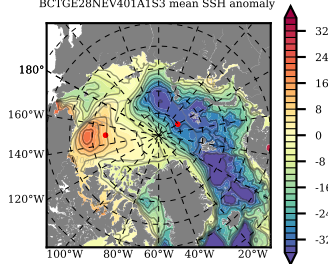

BCTGE28NEV401A1S3 mean FWC (m) over 1996

Mean FWC (m) from BG Obs Sys. (Proshutinsky et al. GRL2018) over year 2003-2017

Mean FWC (m) from Init State

BCTGE28NEV401A1S3 mean SSH anomaly

Mean DOT from Armitage et al. 2017 2003-2014