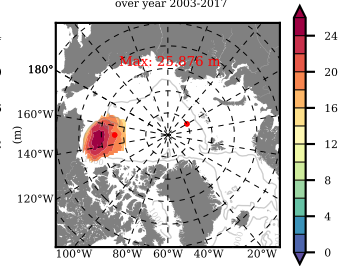

BCTGE28NEV401A1S3 mean FWC (m) over 1996

Mean FWC (m) from BG Obs Sys. (Proshutinsky et al. GRL2018) over year 2003-2017

Mean FWC (m) from Init State

BCTGE28NEV401A1S3 mean SSH anomaly

Mean DOT from Armitage et al. 2017 2003-2014