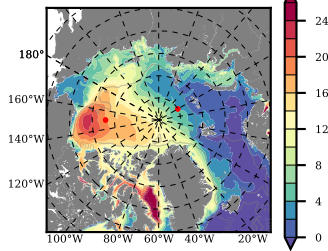

BCTGE28NEV401A1S3 mean FWC (m) over 1996

Mean FWC (m) from BG Obs Sys. (Proshutinsky et al. GRL2018) over year 2003-2017

Mean FWC (m) from Init State

BCTGE28NEV401A1S3 mean SSH anomaly

Mean DOT from Armitage et al. 2017 2003-2014