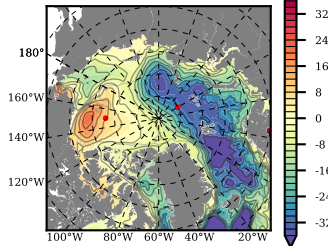

BCTGE28NEV401A1S3 mean FWC (m) over 1997

Mean FWC (m) from BG Obs Sys. (Proshutinsky et al. GRL2018) over year 2003-2017

Mean FWC (m) from Init State

BCTGE28NEV401A1S3 mean SSH anomaly

Mean DOT from Armitage et al. 2017 2003-2014