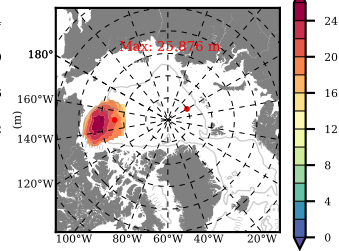

BCTGE28NEV401A1S3 mean FWC (m) over 1997

Mean FWC (m) from BG Obs Sys. (Proshutinsky et al. GRL2018) over year 2003-2017

Mean FWC (m) from Init State

BCTGE28NEV401A1S3 mean SSH anomaly

Mean DOT from Armitage et al. 2017 2003-2014