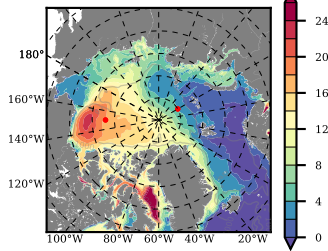

BCTGE28NEV401A1S3 mean FWC (m) over 1997

Mean FWC (m) from BG Obs Sys. (Proshutinsky et al. GRL2018) over year 2003-2017

Mean FWC (m) from Init State

BCTGE28NEV401A1S3 mean SSH anomaly

Mean DOT from Armitage et al. 2017 2003-2014