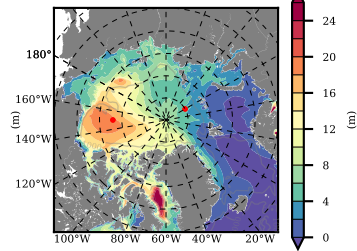

BCTGE28NEV401A1S3 mean FWC (m) over 1997

Mean FWC (m) from BG Obs Sys. (Proshutinsky et al. GRL2018) over year 2003-2017

Mean FWC (m) from Init State

BCTGE28NEV401A1S3 mean SSH anomaly

Mean DOT from Armitage et al. 2017 2003-2014