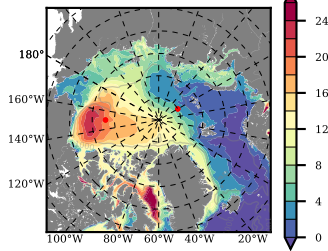

BCTGE28NEV401A1S3 mean FWC (m) over 1998

Mean FWC (m) from BG Obs Sys. (Proshutinsky et al. GRL2018) over year 2003-2017

Mean FWC (m) from Init State

BCTGE28NEV401A1S3 mean SSH anomaly

Mean DOT from Armitage et al. 2017 2003-2014