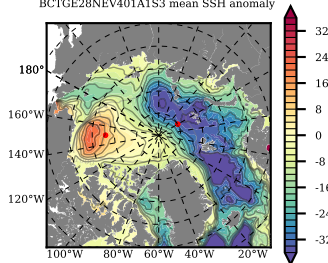

BCTGE28NEV401A1S3 mean FWC (m) over 1998

Mean FWC (m) from BG Obs Sys. (Proshutinsky et al. GRL2018) over year 2003-2017

Mean FWC (m) from Init State

BCTGE28NEV401A1S3 mean SSH anomaly

Mean DOT from Armitage et al. 2017 2003-2014