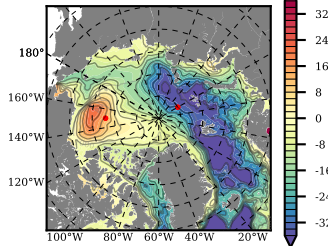

BCTGE28NEV401A1S3 mean FWC (m) over 1999

Mean FWC (m) from BG Obs Sys. (Proshutinsky et al. GRL2018) over year 2003-2017

Mean FWC (m) from Init State

BCTGE28NEV401A1S3 mean SSH anomaly

Mean DOT from Armitage et al. 2017 2003-2014