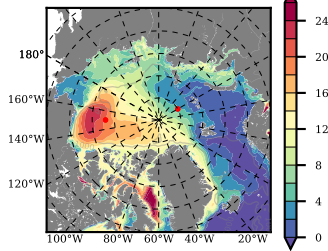

BCTGE28NEV401A1S3 mean FWC (m) over 1999

Mean FWC (m) from BG Obs Sys. (Proshutinsky et al. GRL2018) over year 2003-2017

Mean FWC (m) from Init State

BCTGE28NEV401A1S3 mean SSH anomaly

Mean DOT from Armitage et al. 2017 2003-2014