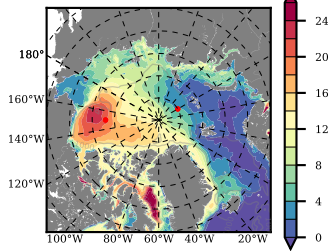

BCTGE28NEV401A1S3 mean FWC (m) over 2000

Mean FWC (m) from BG Obs Sys. (Proshutinsky et al. GRL2018) over year 2003-2017

Mean FWC (m) from Init State

BCTGE28NEV401A1S3 mean SSH anomaly

Mean DOT from Armitage et al. 2017 2003-2014