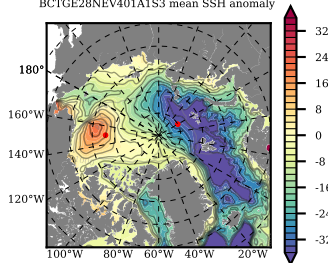

BCTGE28NEV401A1S3 mean FWC (m) over 2000

Mean FWC (m) from BG Obs Sys. (Proshutinsky et al. GRL2018) over year 2003-2017

Mean FWC (m) from Init State

BCTGE28NEV401A1S3 mean SSH anomaly

Mean DOT from Armitage et al. 2017 2003-2014