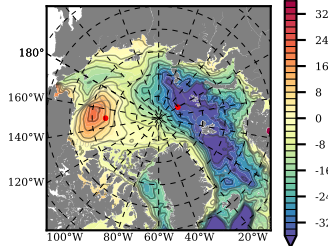

BCTGE28NEV401A1S3 mean FWC (m) over 2001

Mean FWC (m) from BG Obs Sys. (Proshutinsky et al. GRL2018) over year 2003-2017

Mean FWC (m) from Init State

BCTGE28NEV401A1S3 mean SSH anomaly

Mean DOT from Armitage et al. 2017 2003-2014