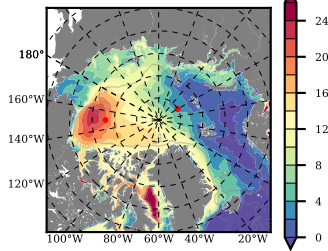

BCTGE28NEV401A1S3 mean FWC (m) over 2001

Mean FWC (m) from BG Obs Sys. (Proshutinsky et al. GRL2018) over year 2003-2017

Mean FWC (m) from Init State

BCTGE28NEV401A1S3 mean SSH anomaly

Mean DOT from Armitage et al. 2017 2003-2014