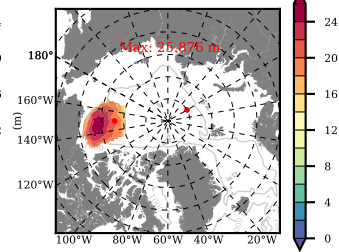

BCTGE28NEV401A1S3 mean FWC (m) over 2002

Mean FWC (m) from BG Obs Sys. (Proshutinsky et al. GRL2018) over year 2003-2017

Mean FWC (m) from Init State

BCTGE28NEV401A1S3 mean SSH anomaly

Mean DOT from Armitage et al. 2017 2003-2014