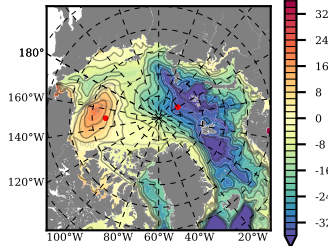

BCTGE28NEV401A1S3 mean FWC (m) over 2002

Mean FWC (m) from BG Obs Sys. (Proshutinsky et al. GRL2018) over year 2003-2017

Mean FWC (m) from Init State

BCTGE28NEV401A1S3 mean SSH anomaly

Mean DOT from Armitage et al. 2017 2003-2014