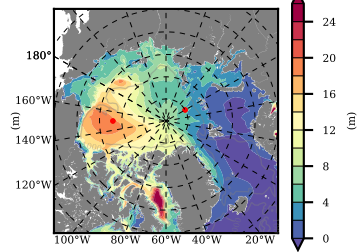

BCTGE28NEV401A1S3 mean FWC (m) over 2002

Mean FWC (m) from BG Obs Sys. (Proshutinsky et al. GRL2018) over year 2003-2017

Mean FWC (m) from Init State

BCTGE28NEV401A1S3 mean SSH anomaly

Mean DOT from Armitage et al. 2017 2003-2014