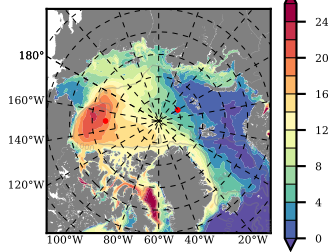

BCTGE28NEV401A1S3 mean FWC (m) over 2002

Mean FWC (m) from BG Obs Sys. (Proshutinsky et al. GRL2018) over year 2003-2017

Mean FWC (m) from Init State

BCTGE28NEV401A1S3 mean SSH anomaly

Mean DOT from Armitage et al. 2017 2003-2014