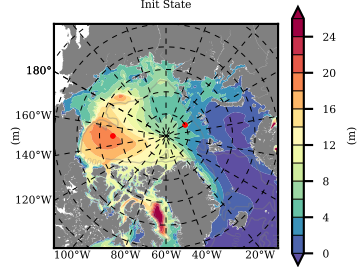

BCTGE28NEV401A1S3 mean FWC (m) over 2003

Mean FWC (m) from BG Obs Sys. (Proshutinsky et al. GRL2018) over year 2003

Mean FWC (m) from Init State

BCTGE28NEV401A1S3 mean SSH anomaly

Mean DOT from Armitage et al. 2017 2003