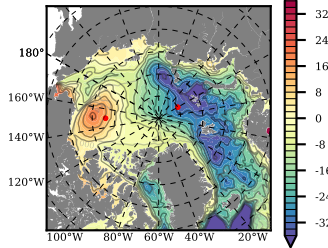

BCTGE28NEV401A1S3 mean FWC (m) over 2003

Mean FWC (m) from BG Obs Sys. (Proshutinsky et al. GRL2018) over year 2003

Mean FWC (m) from Init State

BCTGE28NEV401A1S3 mean SSH anomaly

Mean DOT from Armitage et al. 2017 2003