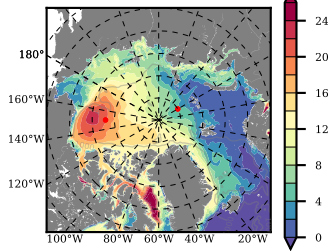

BCTGE28NEV401A1S3 mean FWC (m) over 2003

Mean FWC (m) from BG Obs Sys. (Proshutinsky et al. GRL2018) over year 2003

Mean FWC (m) from Init State

BCTGE28NEV401A1S3 mean SSH anomaly

Mean DOT from Armitage et al. 2017 2003