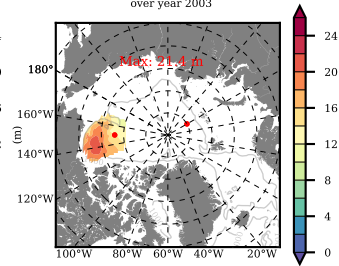

BCTGE28NEV401A1S3 mean FWC (m) over 2003

Mean FWC (m) from BG Obs Sys. (Proshutinsky et al. GRL2018) over year 2003

Mean FWC (m) from Init State

BCTGE28NEV401A1S3 mean SSH anomaly

Mean DOT from Armitage et al. 2017 2003