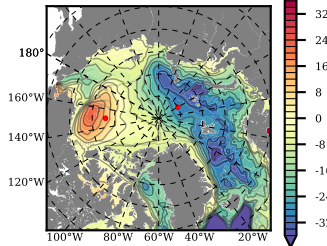

BCTGE28NEV401A1S3 mean FWC (m) over 2004

Mean FWC (m) from BG Obs Sys. (Proshutinsky et al. GRL2018) over year 2004

Mean FWC (m) from Init State

BCTGE28NEV401A1S3 mean SSH anomaly

Mean DOT from Armitage et al. 2017 2004