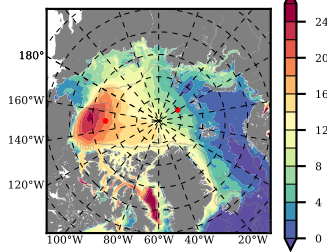

BCTGE28NEV401A1S3 mean FWC (m) over 2004

Mean FWC (m) from BG Obs Sys. (Proshutinsky et al. GRL2018) over year 2004

Mean FWC (m) from Init State

BCTGE28NEV401A1S3 mean SSH anomaly

Mean DOT from Armitage et al. 2017 2004