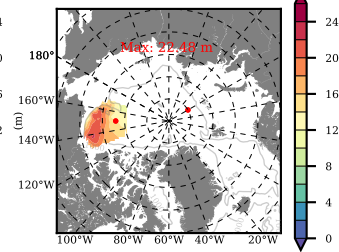

BCTGE28NEV401A1S3 mean FWC (m) over 2004

Mean FWC (m) from BG Obs Sys. (Proshutinsky et al. GRL2018) over year 2004

Mean FWC (m) from Init State

BCTGE28NEV401A1S3 mean SSH anomaly

Mean DOT from Armitage et al. 2017 2004