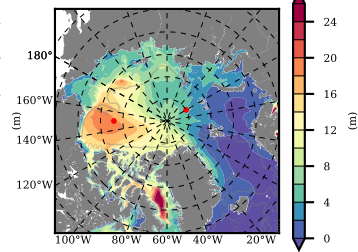

BCTGE28NEV401A1S3 mean FWC (m) over 2004

Mean FWC (m) from BG Obs Sys. (Proshutinsky et al. GRL2018) over year 2004

Mean FWC (m) from Init State

BCTGE28NEV401A1S3 mean SSH anomaly

Mean DOT from Armitage et al. 2017 2004