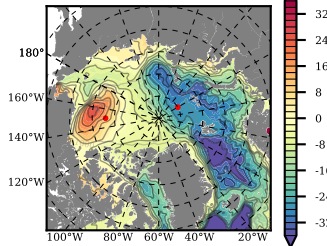

BCTGE28NEV401A1S3 mean FWC (m) over 2005

Mean FWC (m) from BG Obs Sys. (Proshutinsky et al. GRL2018) over year 2005

Mean FWC (m) from Init State

BCTGE28NEV401A1S3 mean SSH anomaly

Mean DOT from Armitage et al. 2017 2005