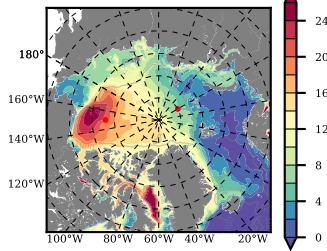

BCTGE28NEV401A1S3 mean FWC (m) over 2005

Mean FWC (m) from BG Obs Sys. (Proshutinsky et al. GRL2018) over year 2005

Mean FWC (m) from Init State

BCTGE28NEV401A1S3 mean SSH anomaly

Mean DOT from Armitage et al. 2017 2005