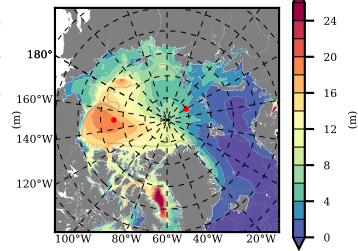

BCTGE28NEV401A1S3 mean FWC (m) over 2005

Mean FWC (m) from BG Obs Sys. (Proshutinsky et al. GRL2018) over year 2005

Mean FWC (m) from Init State

BCTGE28NEV401A1S3 mean SSH anomaly

Mean DOT from Armitage et al. 2017 2005