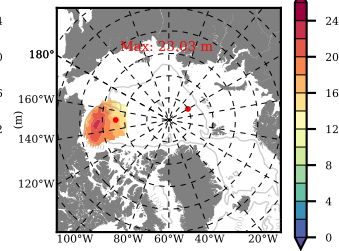

BCTGE28NEV401A1S3 mean FWC (m) over 2005

Mean FWC (m) from BG Obs Sys. (Proshutinsky et al. GRL2018) over year 2005

Mean FWC (m) from Init State

BCTGE28NEV401A1S3 mean SSH anomaly

Mean DOT from Armitage et al. 2017 2005