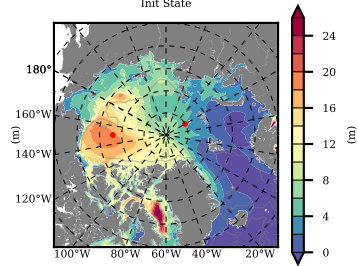

BCTGE28NEV401A1S3 mean FWC (m) over 2006

Mean FWC (m) from BG Obs Sys. (Proshutinsky et al. GRL2018) over year 2006

Mean FWC (m) from Init State

BCTGE28NEV401A1S3 mean SSH anomaly

Mean DOT from Armitage et al. 2017 2006