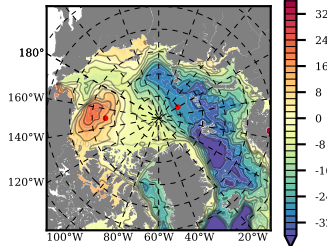

BCTGE28NEV401A1S3 mean FWC (m) over 2006

Mean FWC (m) from BG Obs Sys. (Proshutinsky et al. GRL2018) over year 2006

Mean FWC (m) from Init State

BCTGE28NEV401A1S3 mean SSH anomaly

Mean DOT from Armitage et al. 2017 2006