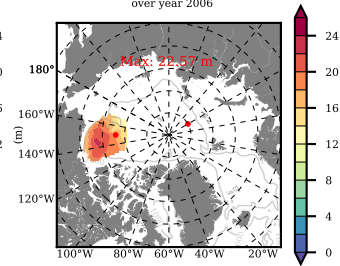

BCTGE28NEV401A1S3 mean FWC (m) over 2006

Mean FWC (m) from BG Obs Sys. (Proshutinsky et al. GRL2018) over year 2006

Mean FWC (m) from Init State

BCTGE28NEV401A1S3 mean SSH anomaly

Mean DOT from Armitage et al. 2017 2006