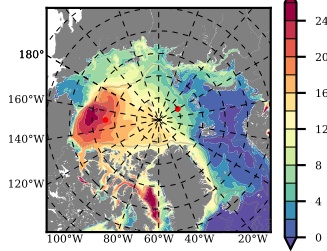

BCTGE28NEV401A1S3 mean FWC (m) over 2006

Mean FWC (m) from BG Obs Sys. (Proshutinsky et al. GRL2018) over year 2006

Mean FWC (m) from Init State

BCTGE28NEV401A1S3 mean SSH anomaly

Mean DOT from Armitage et al. 2017 2006