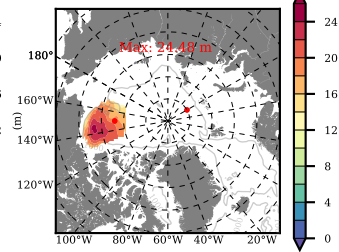

BCTGE28NEV401A1S3 mean FWC (m) over 2007

Mean FWC (m) from BG Obs Sys. (Proshutinsky et al. GRL2018) over year 2007

Mean FWC (m) from Init State

BCTGE28NEV401A1S3 mean SSH anomaly

Mean DOT from Armitage et al. 2017 2007