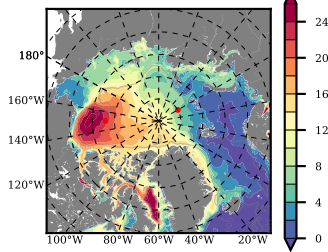

BCTGE28NEV401A1S3 mean FWC (m) over 2007

Mean FWC (m) from BG Obs Sys. (Proshutinsky et al. GRL2018) over year 2007

Mean FWC (m) from Init State

BCTGE28NEV401A1S3 mean SSH anomaly

Mean DOT from Armitage et al. 2017 2007