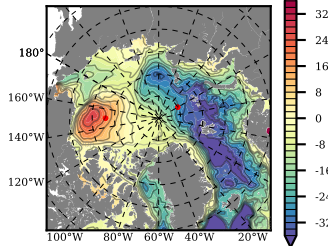

BCTGE28NEV401A1S3 mean FWC (m) over 2007

Mean FWC (m) from BG Obs Sys. (Proshutinsky et al. GRL2018) over year 2007

Mean FWC (m) from Init State

BCTGE28NEV401A1S3 mean SSH anomaly

Mean DOT from Armitage et al. 2017 2007