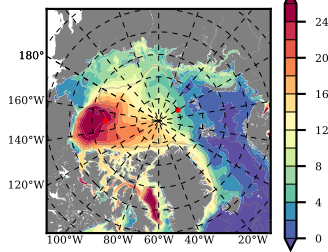

BCTGE28NEV401A1S3 mean FWC (m) over 2008

Mean FWC (m) from BG Obs Sys. (Proshutinsky et al. GRL2018) over year 2008

Mean FWC (m) from Init State

BCTGE28NEV401A1S3 mean SSH anomaly

Mean DOT from Armitage et al. 2017 2008