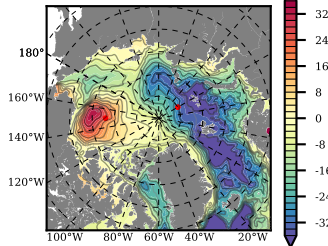

BCTGE28NEV401A1S3 mean FWC (m) over 2008

Mean FWC (m) from BG Obs Sys. (Proshutinsky et al. GRL2018) over year 2008

Mean FWC (m) from Init State

BCTGE28NEV401A1S3 mean SSH anomaly

Mean DOT from Armitage et al. 2017 2008