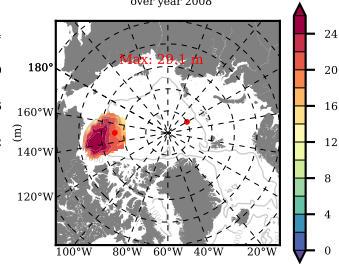

BCTGE28NEV401A1S3 mean FWC (m) over 2008

Mean FWC (m) from BG Obs Sys. (Proshutinsky et al. GRL2018) over year 2008

Mean FWC (m) from Init State

BCTGE28NEV401A1S3 mean SSH anomaly

Mean DOT from Armitage et al. 2017 2008