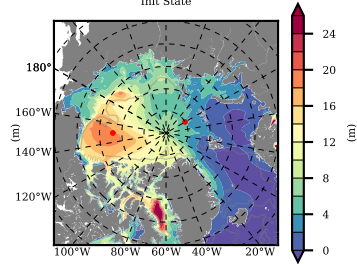

BCTGE28NEV401A1S3 mean FWC (m) over 2008

Mean FWC (m) from BG Obs Sys. (Proshutinsky et al. GRL2018) over year 2008

Mean FWC (m) from Init State

BCTGE28NEV401A1S3 mean SSH anomaly

Mean DOT from Armitage et al. 2017 2008