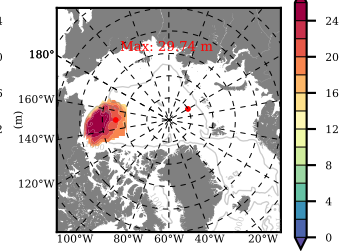

BCTG28NEV401A1S3 mean FWC (m) over 2009

Mean FWC (m) from BG Obs Sys. (Proshutinsky et al. GRL2018) over year 2009

Mean FWC (m) from Init State

BCTG28NEV401A1S3 mean SSH anomaly

Mean DOT from Armitage et al. 2017 2009