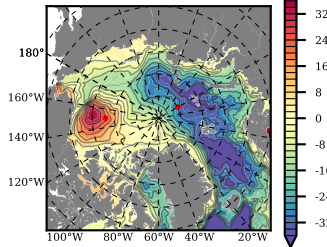

BCTG28NEV401A1S3 mean FWC (m) over 2009

Mean FWC (m) from BG Obs Sys. (Proshutinsky et al. GRL2018) over year 2009

Mean FWC (m) from Init State

BCTG28NEV401A1S3 mean SSH anomaly

Mean DOT from Armitage et al. 2017 2009