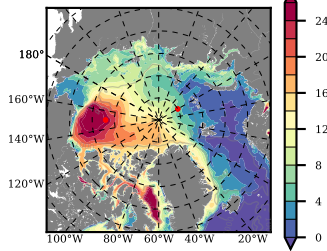

BCTG28NEV401A1S3 mean FWC (m) over 2009

Mean FWC (m) from BG Obs Sys. (Proshutinsky et al. GRL2018) over year 2009

Mean FWC (m) from Init State

BCTG28NEV401A1S3 mean SSH anomaly

Mean DOT from Armitage et al. 2017 2009