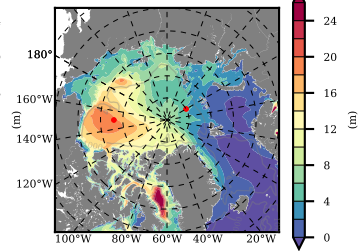

BCTG28NEV401A1S3 mean FWC (m) over 2009

Mean FWC (m) from BG Obs Sys. (Proshutinsky et al. GRL2018) over year 2009

Mean FWC (m) from Init State

BCTG28NEV401A1S3 mean SSH anomaly

Mean DOT from Armitage et al. 2017 2009