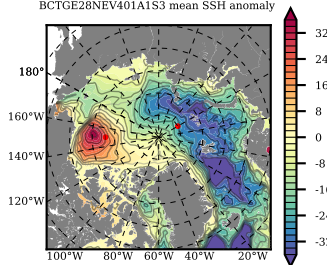

BCTGE28NEV401A1S3 mean FWC (m) over 2010

Mean FWC (m) from BG Obs Sys. (Proshutinsky et al. GRL2018) over year 2010

Mean FWC (m) from Init State

BCTGE28NEV401A1S3 mean SSH anomaly

Mean DOT from Armitage et al. 2017 2010