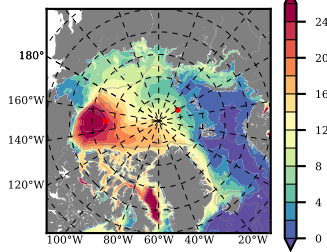

BCTGE28NEV401A1S3 mean FWC (m) over 2010

Mean FWC (m) from BG Obs Sys. (Proshutinsky et al. GRL2018) over year 2010

Mean FWC (m) from Init State

BCTGE28NEV401A1S3 mean SSH anomaly

Mean DOT from Armitage et al. 2017 2010