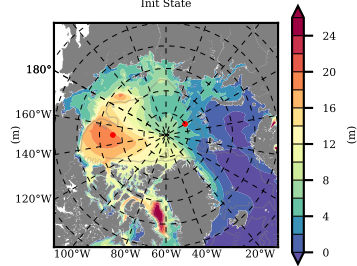

BCTGE28NEV401A1S3 mean FWC (m) over 2010

Mean FWC (m) from BG Obs Sys. (Proshutinsky et al. GRL2018) over year 2010

Mean FWC (m) from Init State

BCTGE28NEV401A1S3 mean SSH anomaly

Mean DOT from Armitage et al. 2017 2010