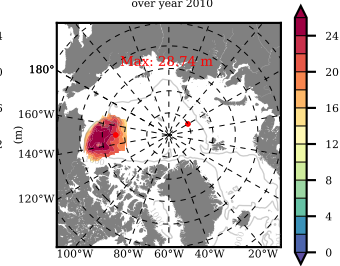

BCTGE28NEV401A1S3 mean FWC (m) over 2010

Mean FWC (m) from BG Obs Sys. (Proshutinsky et al. GRL2018) over year 2010

Mean FWC (m) from Init State

BCTGE28NEV401A1S3 mean SSH anomaly

Mean DOT from Armitage et al. 2017 2010