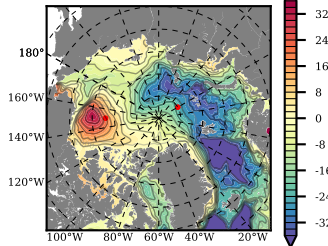

BCTG28NEV401A1S3 mean FWC (m) over 2011

Mean FWC (m) from BG Obs Sys. (Proshutinsky et al. GRL2018) over year 2011

Mean FWC (m) from Init State

BCTG28NEV401A1S3 mean SSH anomaly

Mean DOT from Armitage et al. 2017 2011