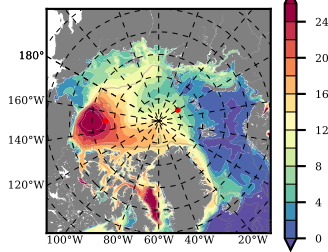

BCTG28NEV401A1S3 mean FWC (m) over 2011

Mean FWC (m) from BG Obs Sys. (Proshutinsky et al. GRL2018) over year 2011

Mean FWC (m) from Init State

BCTG28NEV401A1S3 mean SSH anomaly

Mean DOT from Armitage et al. 2017 2011