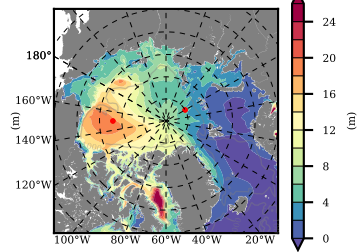

BCTG28NEV401A1S3 mean FWC (m) over 2011

Mean FWC (m) from BG Obs Sys. (Proshutinsky et al. GRL2018) over year 2011

Mean FWC (m) from Init State

BCTG28NEV401A1S3 mean SSH anomaly

Mean DOT from Armitage et al. 2017 2011