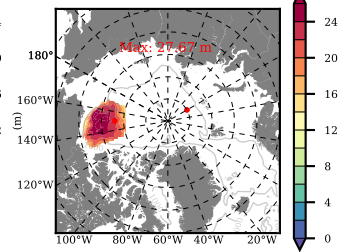

BCTG28NEV401A1S3 mean FWC (m) over 2011

Mean FWC (m) from BG Obs Sys. (Proshutinsky et al. GRL2018) over year 2011

Mean FWC (m) from Init State

BCTG28NEV401A1S3 mean SSH anomaly

Mean DOT from Armitage et al. 2017 2011