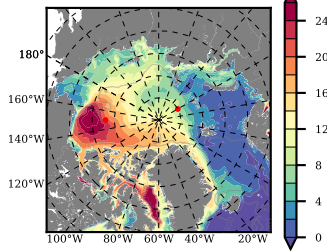

BCTGE28NEV401A1S3 mean FWC (m) over 2012

Mean FWC (m) from BG Obs Sys. (Proshutinsky et al. GRL2018) over year 2012

Mean FWC (m) from Init State

BCTGE28NEV401A1S3 mean SSH anomaly

Mean DOT from Armitage et al. 2017 2012