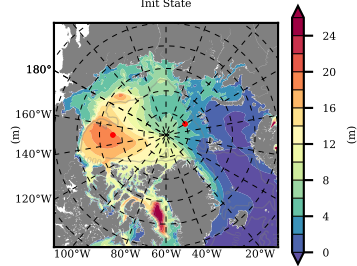

BCTGE28NEV401A1S3 mean FWC (m) over 2012

Mean FWC (m) from BG Obs Sys. (Proshutinsky et al. GRL2018) over year 2012

Mean FWC (m) from Init State

BCTGE28NEV401A1S3 mean SSH anomaly

Mean DOT from Armitage et al. 2017 2012