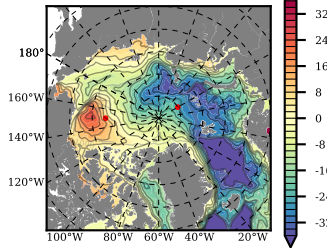

BCTGE28NEV401A1S3 mean FWC (m) over 2012

Mean FWC (m) from BG Obs Sys. (Proshutinsky et al. GRL2018) over year 2012

Mean FWC (m) from Init State

BCTGE28NEV401A1S3 mean SSH anomaly

Mean DOT from Armitage et al. 2017 2012