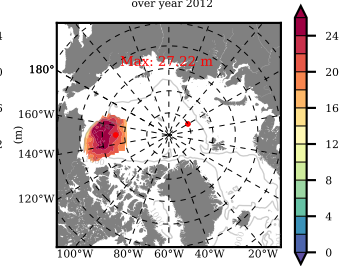

BCTGE28NEV401A1S3 mean FWC (m) over 2012

Mean FWC (m) from BG Obs Sys. (Proshutinsky et al. GRL2018) over year 2012

Mean FWC (m) from Init State

BCTGE28NEV401A1S3 mean SSH anomaly

Mean DOT from Armitage et al. 2017 2012