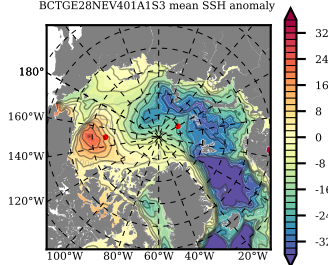

BCTGE28NEV401A1S3 mean FWC (m) over 2013

Mean FWC (m) from BG Obs Sys. (Proshutinsky et al. GRL2018) over year 2013

Mean FWC (m) from Init State

BCTGE28NEV401A1S3 mean SSH anomaly

Mean DOT from Armitage et al. 2017 2013