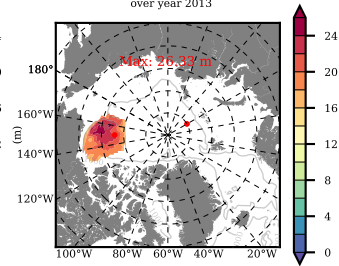

BCTGE28NEV401A1S3 mean FWC (m) over 2013

Mean FWC (m) from BG Obs Sys. (Proshutinsky et al. GRL2018) over year 2013

Mean FWC (m) from Init State

BCTGE28NEV401A1S3 mean SSH anomaly

Mean DOT from Armitage et al. 2017 2013