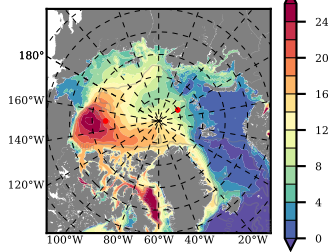

BCTGE28NEV401A1S3 mean FWC (m) over 2013

Mean FWC (m) from BG Obs Sys. (Proshutinsky et al. GRL2018) over year 2013

Mean FWC (m) from Init State

BCTGE28NEV401A1S3 mean SSH anomaly

Mean DOT from Armitage et al. 2017 2013