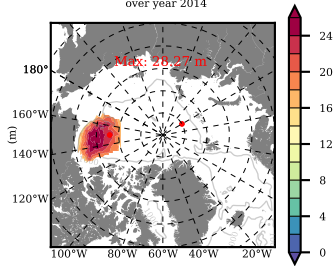

BCTG28NEV401A1S3 mean FWC (m) over 2014

Mean FWC (m) from BG Obs Sys. (Proshutinsky et al. GRL2018) over year 2014

Mean FWC (m) from Init State

BCTG28NEV401A1S3 mean SSH anomaly

Mean DOT from Armitage et al. 2017 2014