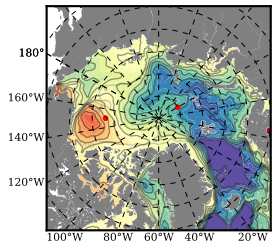

BCTG28NEV401A1S3 mean FWC (m) over 2014

Mean FWC (m) from BG Obs Sys. (Proshutinsky et al. GRL2018) over year 2014

Mean FWC (m) from Init State

BCTG28NEV401A1S3 mean SSH anomaly

Mean DOT from Armitage et al. 2017 2014