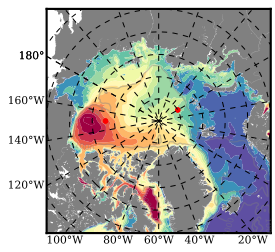

BCTG28NEV401A1S3 mean FWC (m) over 2014

Mean FWC (m) from BG Obs Sys. (Proshutinsky et al. GRL2018) over year 2014

Mean FWC (m) from Init State

BCTG28NEV401A1S3 mean SSH anomaly

Mean DOT from Armitage et al. 2017 2014