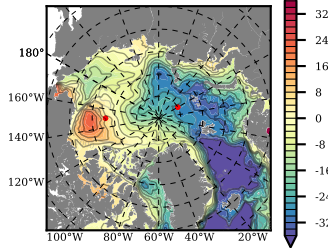

BCTGE28NEV401A1S3 mean FWC (m) over 2015

Mean FWC (m) from BG Obs Sys. (Proshutinsky et al. GRL2018) over year 2015

Mean FWC (m) from Init State

BCTGE28NEV401A1S3 mean SSH anomaly

Mean DOT from Armitage et al. 2017 2003-2014