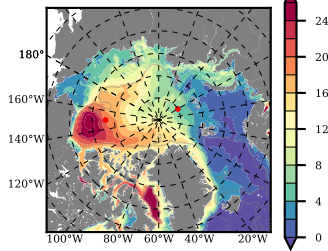

BCTGE28NEV401A1S3 mean FWC (m) over 2015

Mean FWC (m) from BG Obs Sys. (Proshutinsky et al. GRL2018) over year 2015

Mean FWC (m) from Init State

BCTGE28NEV401A1S3 mean SSH anomaly

Mean DOT from Armitage et al. 2017 2003-2014