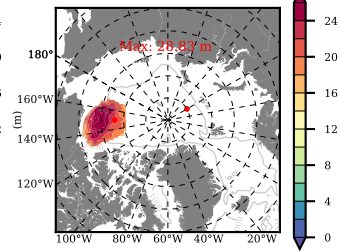

BCTGE28NEV401A1S3 mean FWC (m) over 2015

Mean FWC (m) from BG Obs Sys. (Proshutinsky et al. GRL2018) over year 2015

Mean FWC (m) from Init State

BCTGE28NEV401A1S3 mean SSH anomaly

Mean DOT from Armitage et al. 2017 2003-2014