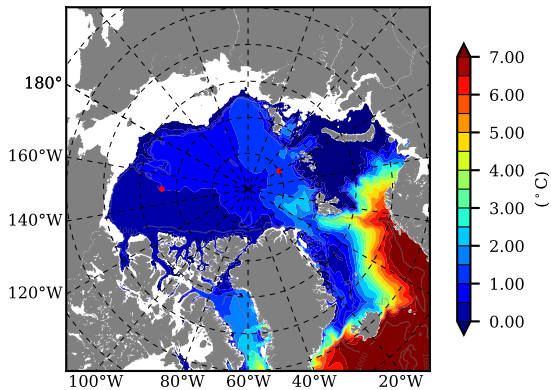

DFS52NEM405 AW Max Temp over 1979

AW Max Temp from PHC 3.0

DFS52NEM405 AW Max Temp depth

AW Max Temp depth from PHC 3.0