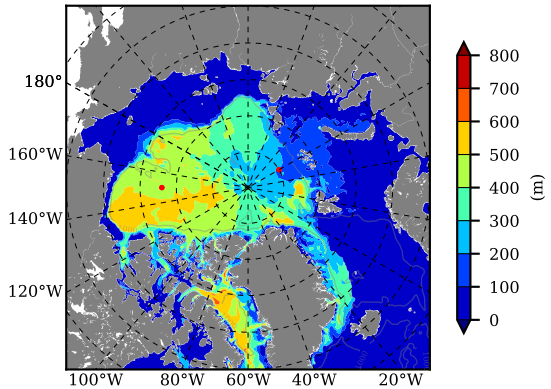

DFS52NEM405 AW Max Temp over 1979

AW Max Temp from PHC 3.0

DFS52NEM405 AW Max Temp depth

AW Max Temp depth from PHC 3.0