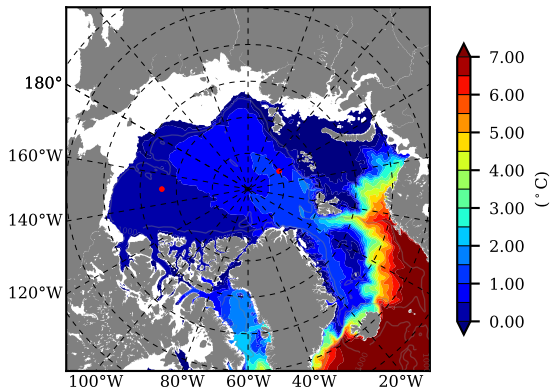

DFS52NEM405 AW Max Temp over 1981

AW Max Temp from PHC 3.0

DFS52NEM405 AW Max Temp depth

AW Max Temp depth from PHC 3.0