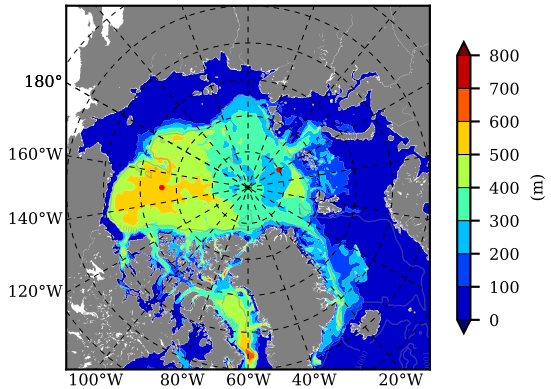

DFS52NEM405 AW Max Temp over 1981

AW Max Temp from PHC 3.0

DFS52NEM405 AW Max Temp depth

AW Max Temp depth from PHC 3.0