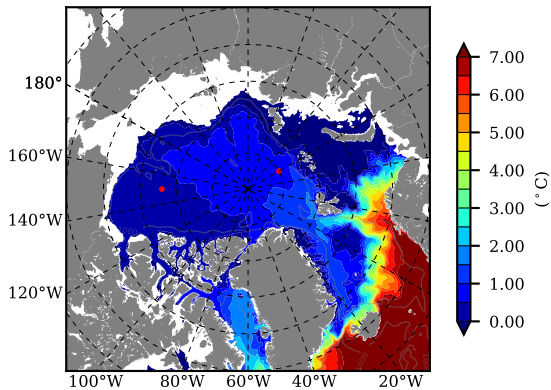

DFS52NEM405 AW Max Temp over 1982

AW Max Temp from PHC 3.0

DFS52NEM405 AW Max Temp depth

AW Max Temp depth from PHC 3.0