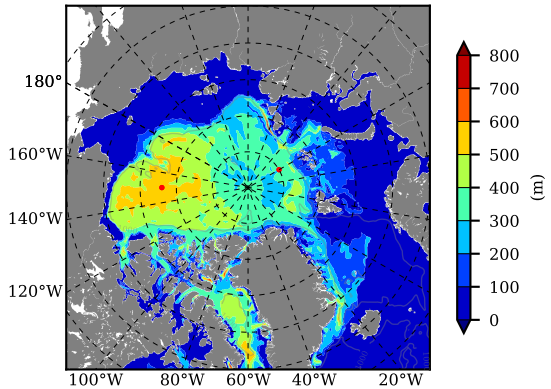

DFS52NEM405 AW Max Temp over 1982

AW Max Temp from PHC 3.0

DFS52NEM405 AW Max Temp depth

AW Max Temp depth from PHC 3.0