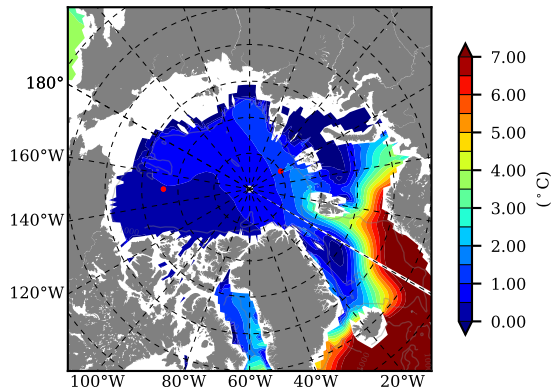

DFS52NEM405 AW Max Temp over 1983

AW Max Temp from PHC 3.0

DFS52NEM405 AW Max Temp depth

AW Max Temp depth from PHC 3.0