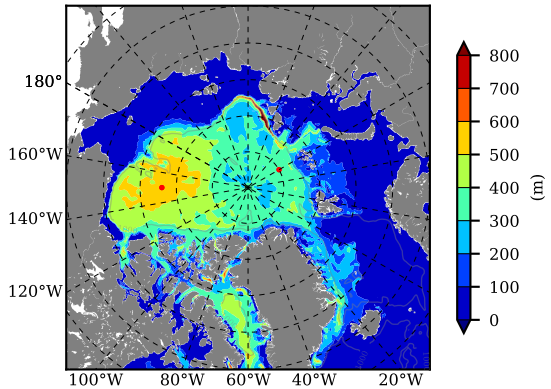

DFS52NEM405 AW Max Temp over 1983

AW Max Temp from PHC 3.0

DFS52NEM405 AW Max Temp depth

AW Max Temp depth from PHC 3.0