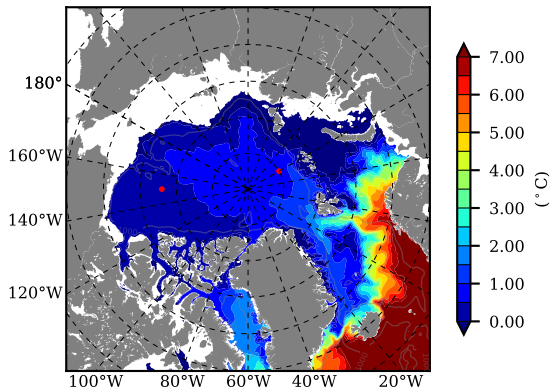

DFS52NEM405 AW Max Temp over 1983

AW Max Temp from PHC 3.0

DFS52NEM405 AW Max Temp depth

AW Max Temp depth from PHC 3.0