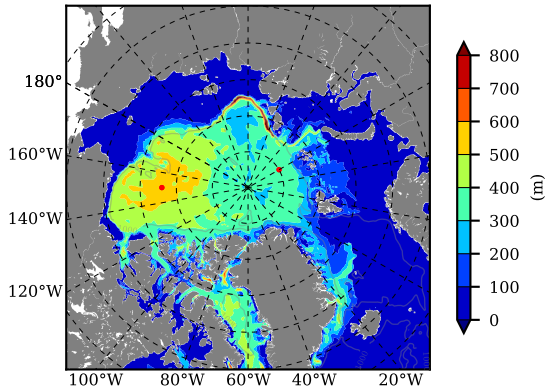

DFS52NEM405 AW Max Temp over 1984

AW Max Temp from PHC 3.0

DFS52NEM405 AW Max Temp depth

AW Max Temp depth from PHC 3.0