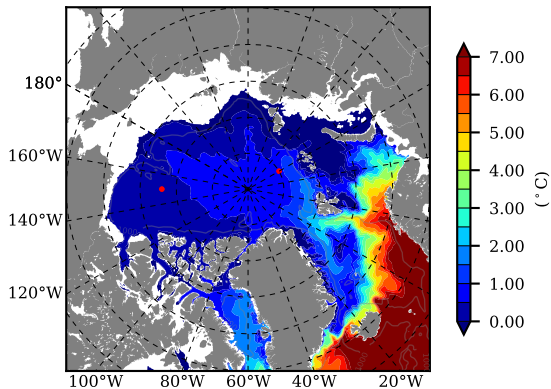

DFS52NEM405 AW Max Temp over 1984

AW Max Temp from PHC 3.0

DFS52NEM405 AW Max Temp depth

AW Max Temp depth from PHC 3.0