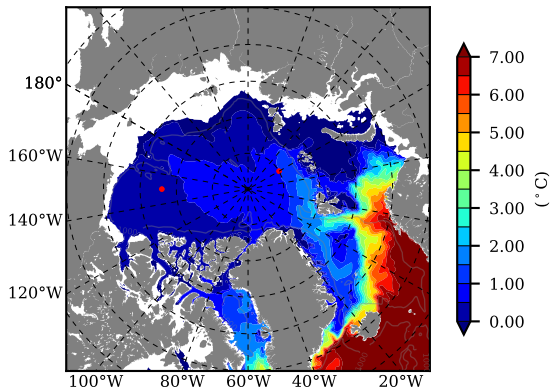

DFS52NEM405 AW Max Temp over 1985

AW Max Temp from PHC 3.0

DFS52NEM405 AW Max Temp depth

AW Max Temp depth from PHC 3.0