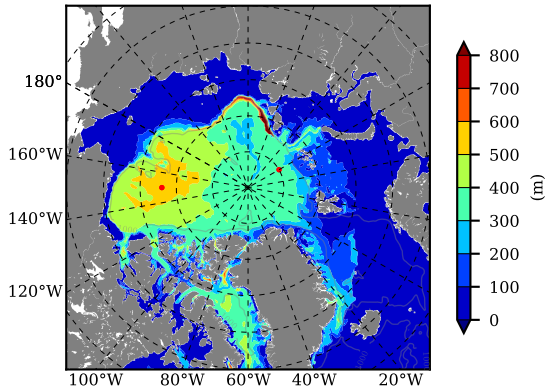

DFS52NEM405 AW Max Temp over 1985

AW Max Temp from PHC 3.0

DFS52NEM405 AW Max Temp depth

AW Max Temp depth from PHC 3.0