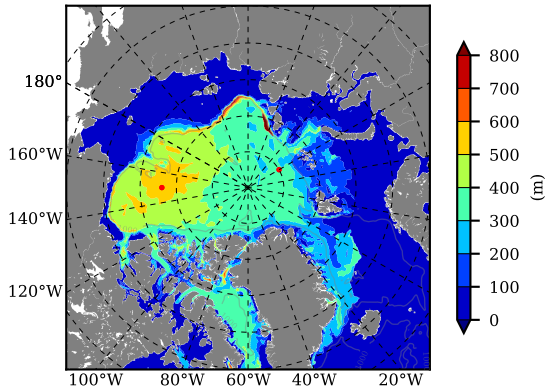

DFS52NEM405 AW Max Temp over 1986

AW Max Temp from PHC 3.0

DFS52NEM405 AW Max Temp depth

AW Max Temp depth from PHC 3.0