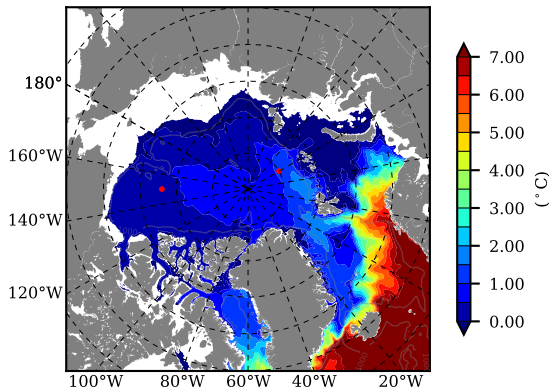

DFS52NEM405 AW Max Temp over 1986

AW Max Temp from PHC 3.0

DFS52NEM405 AW Max Temp depth

AW Max Temp depth from PHC 3.0