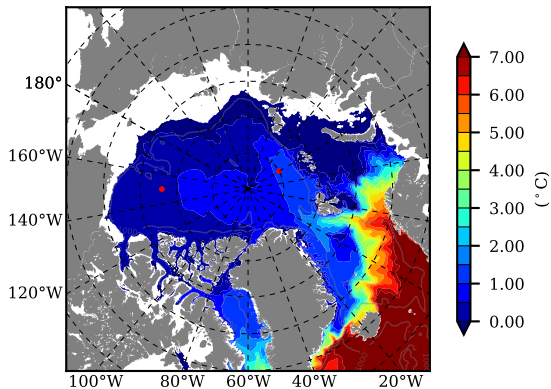

DFS52NEM405 AW Max Temp over  
1987

AW Max Temp from  
PHC 3.0

DFS52NEM405 AW Max Temp depth

AW Max Temp depth from  
PHC 3.0