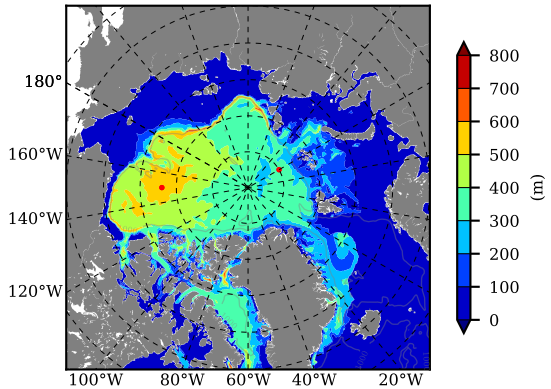

DFS52NEM405 AW Max Temp over  
1987

AW Max Temp from  
PHC 3.0

DFS52NEM405 AW Max Temp depth

AW Max Temp depth from  
PHC 3.0