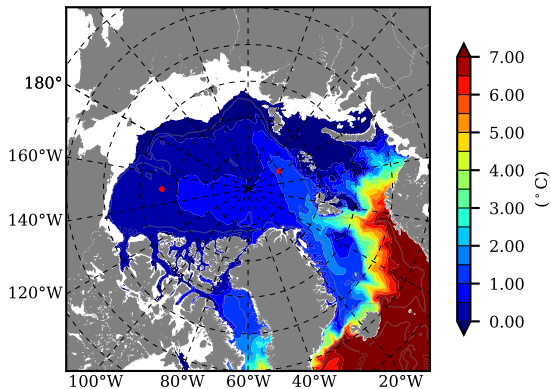

DFS52NEM405 AW Max Temp over 1988

AW Max Temp from PHC 3.0

DFS52NEM405 AW Max Temp depth

AW Max Temp depth from PHC 3.0