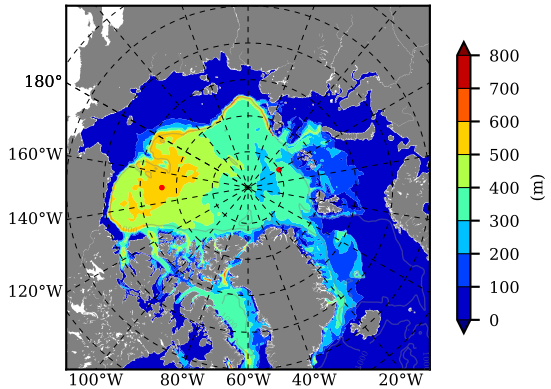

DFS52NEM405 AW Max Temp over 1988

AW Max Temp from PHC 3.0

DFS52NEM405 AW Max Temp depth

AW Max Temp depth from PHC 3.0