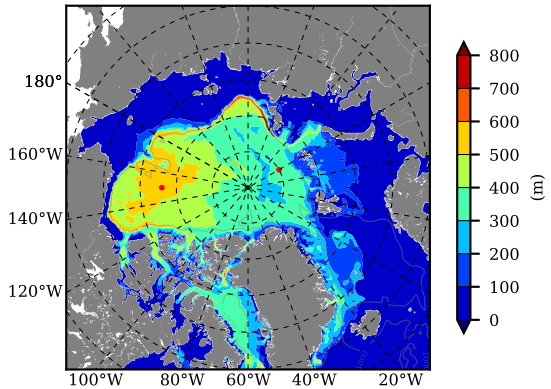

DFS52NEM405 AW Max Temp over 1989

AW Max Temp from PHC 3.0

DFS52NEM405 AW Max Temp depth

AW Max Temp depth from PHC 3.0