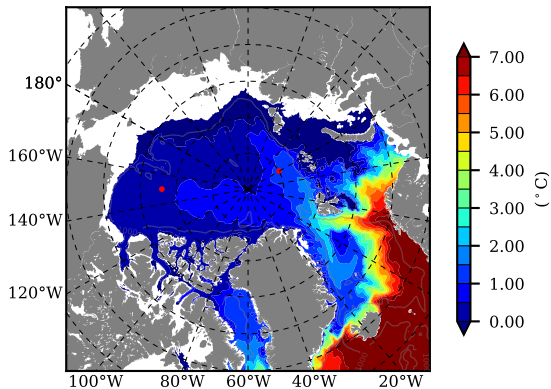

DFS52NEM405 AW Max Temp over 1989

AW Max Temp from PHC 3.0

DFS52NEM405 AW Max Temp depth

AW Max Temp depth from PHC 3.0