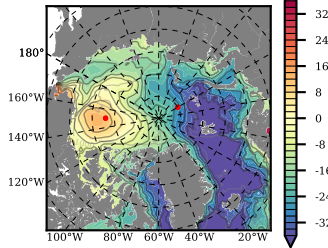

DFS52NEM405 mean FWC (m) over 1979

Mean FWC (m) from BG Obs Sys. (Proshutinsky et al. GRL2018) over year 2003-2017

Mean FWC (m) from Init State

DFS52NEM405 mean SSH anomaly

Mean DOT from Armitage et al. 2017 2003-2014