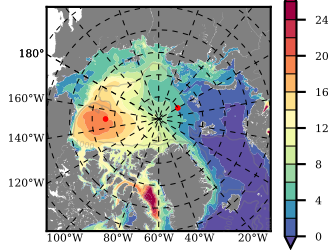

DFS52NEM405 mean FWC (m) over 1979

Mean FWC (m) from BG Obs Sys. (Proshutinsky et al. GRL2018) over year 2003-2017

Mean FWC (m) from Init State

DFS52NEM405 mean SSH anomaly

Mean DOT from Armitage et al. 2017 2003-2014