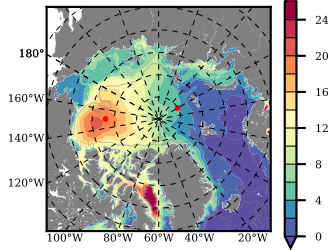

DFS52NEM405 mean FWC (m) over 1980

Mean FWC (m) from BG Obs Sys. (Proshutinsky et al. GRL2018) over year 2003-2017

Mean FWC (m) from Init State

DFS52NEM405 mean SSH anomaly

Mean DOT from Armitage et al. 2017 2003-2014