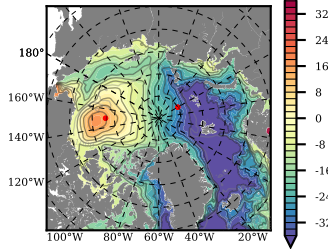

DFS52NEM405 mean FWC (m) over 1980

Mean FWC (m) from BG Obs Sys. (Proshutinsky et al. GRL2018) over year 2003-2017

Mean FWC (m) from Init State

DFS52NEM405 mean SSH anomaly

Mean DOT from Armitage et al. 2017 2003-2014