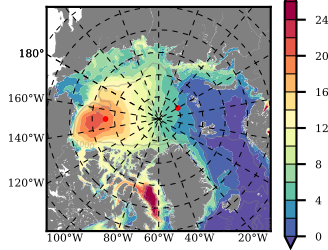

DFS52NEM405 mean FWC (m) over 1981

Mean FWC (m) from BG Obs Sys. (Proshutinsky et al. GRL2018) over year 2003-2017

Mean FWC (m) from Init State

DFS52NEM405 mean SSH anomaly

Mean DOT from Armitage et al. 2017 2003-2014