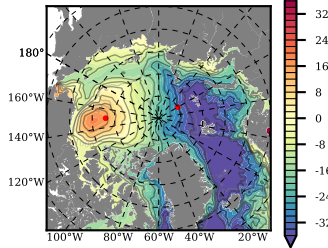

DFS52NEM405 mean FWC (m) over 1981

Mean FWC (m) from BG Obs Sys. (Proshutinsky et al. GRL2018) over year 2003-2017

Mean FWC (m) from Init State

DFS52NEM405 mean SSH anomaly

Mean DOT from Armitage et al. 2017 2003-2014