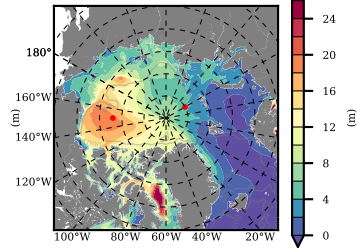

DFS52NEM405 mean FWC (m) over 1982

Mean FWC (m) from BG Obs Sys. (Proshutinsky et al. GRL2018) over year 2003-2017

Mean FWC (m) from Init State

DFS52NEM405 mean SSH anomaly

Mean DOT from Armitage et al. 2017 2003-2014