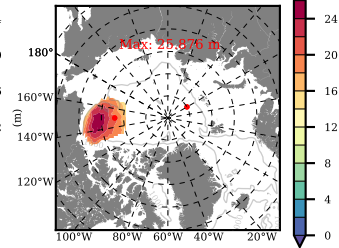

DFS52NEM405 mean FWC (m) over 1982

Mean FWC (m) from BG Obs Sys. (Proshutinsky et al. GRL2018) over year 2003-2017

Mean FWC (m) from Init State

DFS52NEM405 mean SSH anomaly

Mean DOT from Armitage et al. 2017 2003-2014