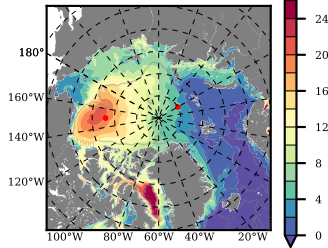

DFS52NEM405 mean FWC (m) over 1982

Mean FWC (m) from BG Obs Sys. (Proshutinsky et al. GRL2018) over year 2003-2017

Mean FWC (m) from Init State

DFS52NEM405 mean SSH anomaly

Mean DOT from Armitage et al. 2017 2003-2014