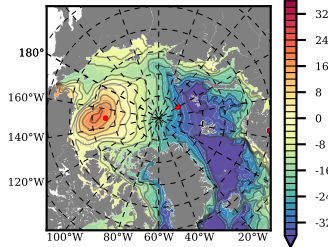

DFS52NEM405 mean FWC (m) over 1982

Mean FWC (m) from BG Obs Sys. (Proshutinsky et al. GRL2018) over year 2003-2017

Mean FWC (m) from Init State

DFS52NEM405 mean SSH anomaly

Mean DOT from Armitage et al. 2017 2003-2014