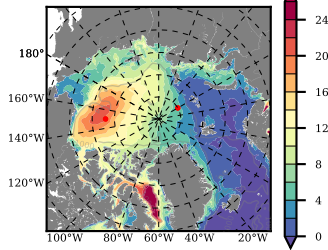

DFS52NEM405 mean FWC (m) over 1983

Mean FWC (m) from BG Obs Sys. (Proshutinsky et al. GRL2018) over year 2003-2017

Mean FWC (m) from Init State

DFS52NEM405 mean SSH anomaly

Mean DOT from Armitage et al. 2017 2003-2014