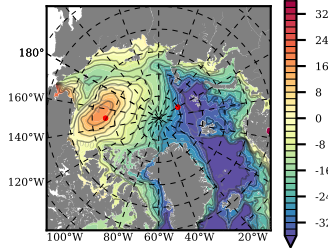

DFS52NEM405 mean FWC (m) over 1983

Mean FWC (m) from BG Obs Sys. (Proshutinsky et al. GRL2018) over year 2003-2017

Mean FWC (m) from Init State

DFS52NEM405 mean SSH anomaly

Mean DOT from Armitage et al. 2017 2003-2014