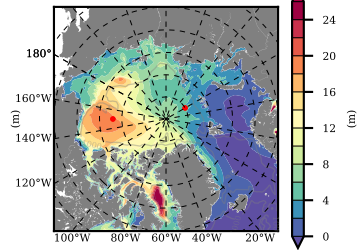

DFS52NEM405 mean FWC (m) over 1984

Mean FWC (m) from BG Obs Sys. (Proshutinsky et al. GRL2018) over year 2003-2017

Mean FWC (m) from Init State

DFS52NEM405 mean SSH anomaly

Mean DOT from Armitage et al. 2017 2003-2014