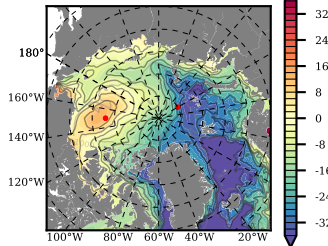

DFS52NEM405 mean FWC (m) over 1984

Mean FWC (m) from BG Obs Sys. (Proshutinsky et al. GRL2018) over year 2003-2017

Mean FWC (m) from Init State

DFS52NEM405 mean SSH anomaly

Mean DOT from Armitage et al. 2017 2003-2014