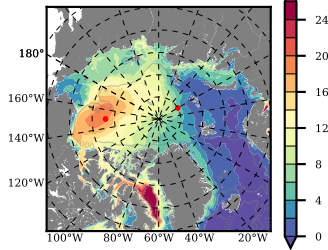

DFS52NEM405 mean FWC (m) over 1984

Mean FWC (m) from BG Obs Sys. (Proshutinsky et al. GRL2018) over year 2003-2017

Mean FWC (m) from Init State

DFS52NEM405 mean SSH anomaly

Mean DOT from Armitage et al. 2017 2003-2014