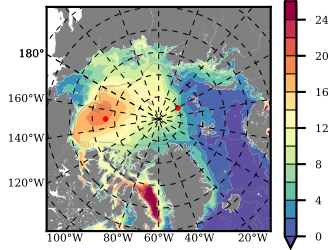

DFS52NEM405 mean FWC (m) over 1985

Mean FWC (m) from BG Obs Sys. (Proshutinsky et al. GRL2018) over year 2003-2017

Mean FWC (m) from Init State

DFS52NEM405 mean SSH anomaly

Mean DOT from Armitage et al. 2017 2003-2014