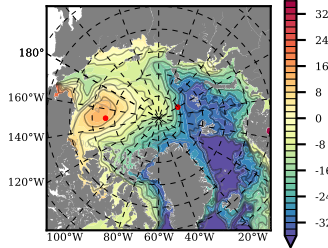

DFS52NEM405 mean FWC (m) over 1985

Mean FWC (m) from BG Obs Sys. (Proshutinsky et al. GRL2018) over year 2003-2017

Mean FWC (m) from Init State

DFS52NEM405 mean SSH anomaly

Mean DOT from Armitage et al. 2017 2003-2014