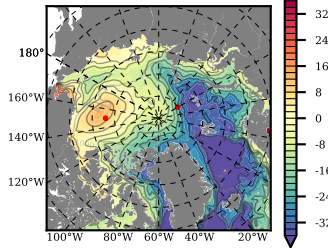

DFS52NEM405 mean FWC (m) over 1986

Mean FWC (m) from BG Obs Sys. (Proshutinsky et al. GRL2018) over year 2003-2017

Mean FWC (m) from Init State

DFS52NEM405 mean SSH anomaly

Mean DOT from Armitage et al. 2017 2003-2014