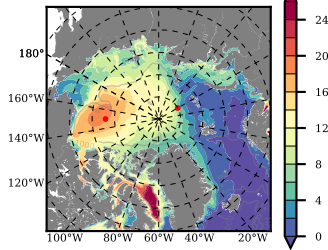

DFS52NEM405 mean FWC (m) over 1986

Mean FWC (m) from BG Obs Sys. (Proshutinsky et al. GRL2018) over year 2003-2017

Mean FWC (m) from Init State

DFS52NEM405 mean SSH anomaly

Mean DOT from Armitage et al. 2017 2003-2014