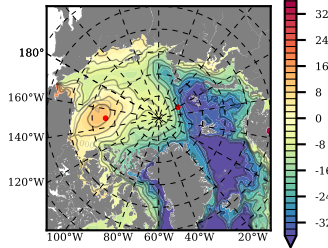

DFS52NEM405 mean FWC (m) over 1987

Mean FWC (m) from BG Obs Sys. (Proshutinsky et al. GRL2018) over year 2003-2017

Mean FWC (m) from Init State

DFS52NEM405 mean SSH anomaly

Mean DOT from Armitage et al. 2017 2003-2014