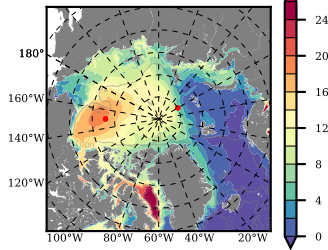

DFS52NEM405 mean FWC (m) over 1987

Mean FWC (m) from BG Obs Sys. (Proshutinsky et al. GRL2018) over year 2003-2017

Mean FWC (m) from Init State

DFS52NEM405 mean SSH anomaly

Mean DOT from Armitage et al. 2017 2003-2014