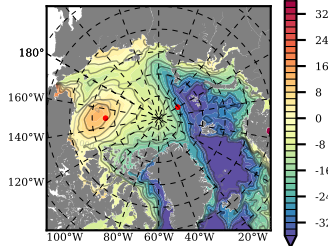

DFS52NEM405 mean FWC (m) over 1988

Mean FWC (m) from BG Obs Sys. (Proshutinsky et al. GRL2018) over year 2003-2017

Mean FWC (m) from Init State

DFS52NEM405 mean SSH anomaly

Mean DOT from Armitage et al. 2017 2003-2014