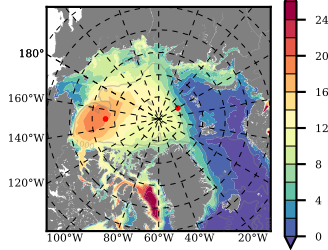

DFS52NEM405 mean FWC (m) over 1988

Mean FWC (m) from BG Obs Sys. (Proshutinsky et al. GRL2018) over year 2003-2017

Mean FWC (m) from Init State

DFS52NEM405 mean SSH anomaly

Mean DOT from Armitage et al. 2017 2003-2014