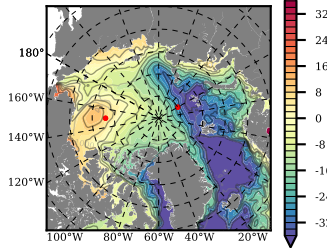

DFS52NEM405 mean FWC (m) over 1989

Mean FWC (m) from BG Obs Sys. (Proshutinsky et al. GRL2018) over year 2003-2017

Mean FWC (m) from Init State

DFS52NEM405 mean SSH anomaly

Mean DOT from Armitage et al. 2017 2003-2014