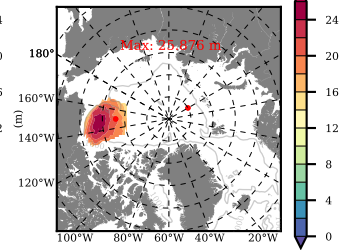

DFS52NEM405 mean FWC (m) over 1989

Mean FWC (m) from BG Obs Sys. (Proshutinsky et al. GRL2018) over year 2003-2017

Mean FWC (m) from Init State

DFS52NEM405 mean SSH anomaly

Mean DOT from Armitage et al. 2017 2003-2014