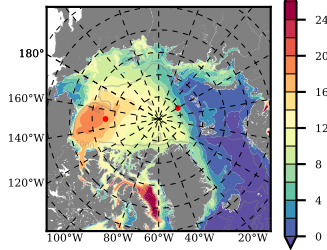

DFS52NEM405 mean FWC (m) over 1989

Mean FWC (m) from BG Obs Sys. (Proshutinsky et al. GRL2018) over year 2003-2017

Mean FWC (m) from Init State

DFS52NEM405 mean SSH anomaly

Mean DOT from Armitage et al. 2017 2003-2014