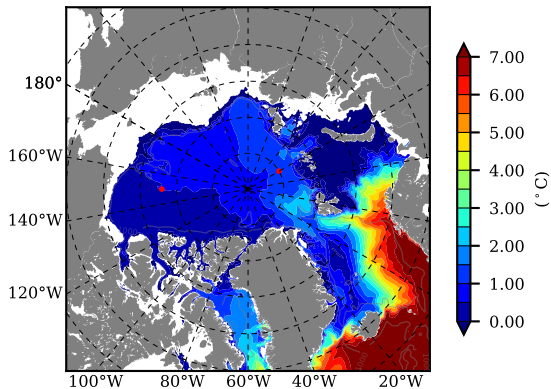

ERA01NEM405 AW Max Temp over 1979

AW Max Temp from PHC 3.0

ERA01NEM405 AW Max Temp depth

AW Max Temp depth from PHC 3.0