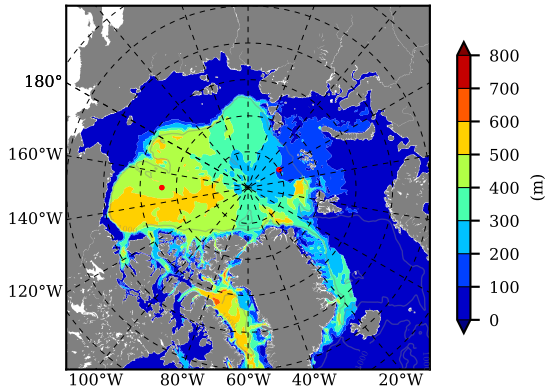

ERA01NEM405 AW Max Temp over 1979

AW Max Temp from PHC 3.0

ERA01NEM405 AW Max Temp depth

AW Max Temp depth from PHC 3.0